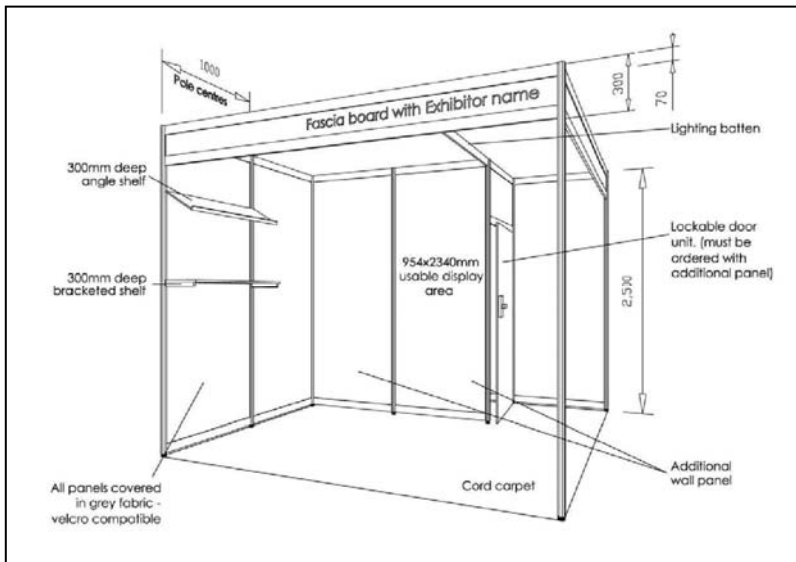

Shell Booth Extras Form IFEMA – Madrid - Spain

ITEM	COST	QTY.	TOTAL
Additional Wall Panel	£79.50		
Locking Door	£95.50		
Lighting Batten per Metre	£30.00		
300mm deep Bracketed shelf 990mm wide	£37.00		
300mm deep angled shelf	£37.00		
100mm high Platform floor	On request		
Floor covering colour changes and upgrades	On request		
Sub Total			
VAT@ 17.5%			
TOTAL			